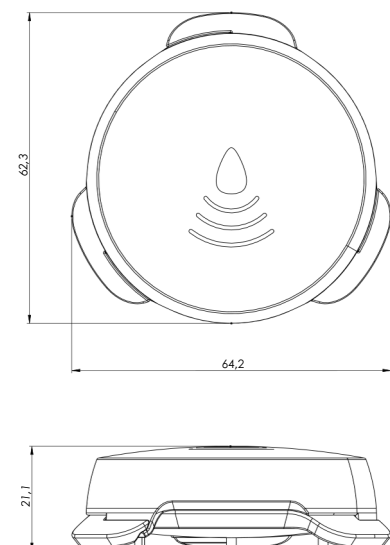

Replaceable battery

Two-way radio communication

Shock sensor

Over-the-Air (OTA) firmware updates directly from the mobile app

Operating temperature range	1°C – 45°C
IP protection class	IP 65
Humidity range	≤85% relative humidity, non-condensing
Device status monitoring	LED indicator, sound alarm
Power supply	CR2032 (replaceable)
Integration with internet gateway	AuratON Box
Radio frequency	865,500 MHz 867,200 MHz 868,150 MHz 868,450 MHz 869,800 MHz
Radio signal power	-11 dBm
Radio receiver category	2
Operating range	Up to 50 m in typical buildings with standard wall construction; up to 150 m in open space